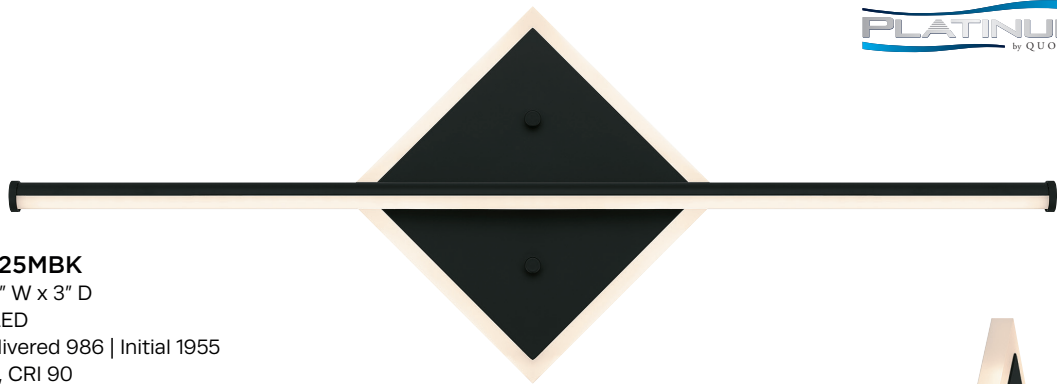

PARCELLE

Finish: Matte Black

Part of our Platinum by Quoizel collection, the Parcelle bath light is as bold as it is modern. A light bar with an ultra-slim profile silhouettes a matte black, diamond shaped backplate - creating a one-of-a-kind geometric design. The integrated LED light source wraps around both the backplate and the light bar, providing energy saving, long lasting performance.