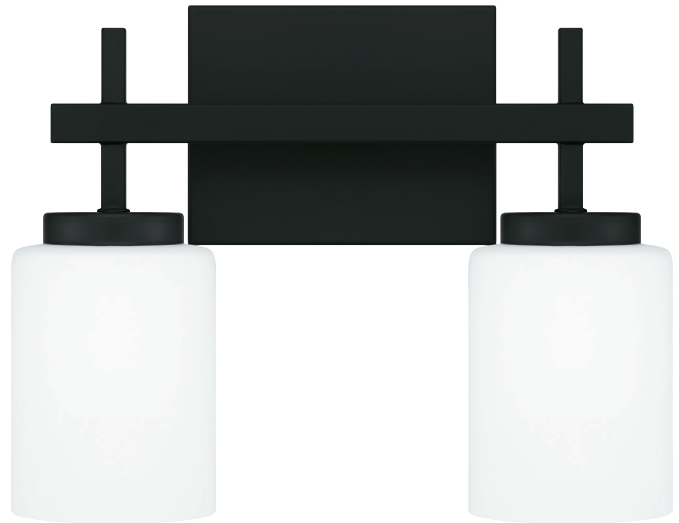

WLB8605MBK
12" H x 4.75" W x 5.75" D
Integrated LED
Lumens: Delivered 496 | Initial 650
Kelvin 3000, CRI 90
ETL Listed Location: Damp