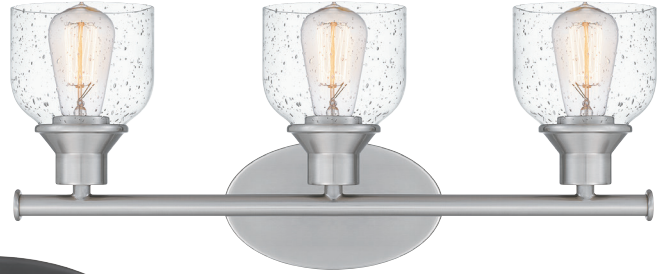

CAVERLY

Finish: Brushed Nickel, Bronze

Shade: Clear Seedy Glass

Caverly is the perfect companion to coastal or farmhouse-inspired design. Clear seedy glass shades cast an alluring glow, while the clean lines of this bath light add in a dash of timeless appeal. Choose from three or four lights in brushed nickel or bronze, two classic colorways. Orient the glass shades facing up or down to suit your distinctive style.

Interior

CVL8622BN

9.25" H x 22.25" W x 6.5" D

Finish: Brushed Nickel

3 - 100W Medium Base (Not Included)

ETL Listed Location: Damp

CVL8622BX

9.25" H x 22.25" W x 6.5" D

Finish: Bronze

3 - 100W Medium Base (Not Included)

ETL Listed Location: Damp

(NOT TO SCALE)