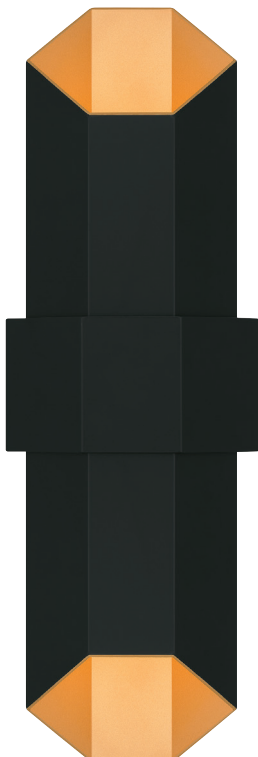

CHS8407MBKG
20.5" H x 6.75" W x 5" D
Integrated LED
Lumens: Delivered 154 | Initial 1720
Kelvin 3000, CRI 90
ETL Listed Location: Wet