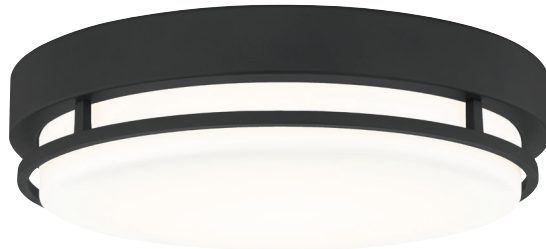

HALE

Finish: Brushed Nickel, Earth Black
Shade: White Acrylic

The Hale flush mount is simple with a modern flourish. Hale features a minimalist shape with special accents like a white acrylic shade and your choice of two classic finishes – brushed nickel or earth black. An integrated LED is included for optimal illumination. Use this versatile design in a range of spaces: mud rooms, laundry rooms, entryways, powder rooms, and more.

Interior