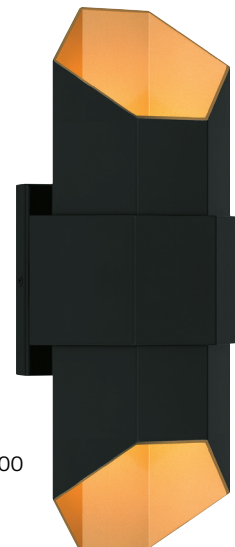

CHS8307MBKG
15.25" H x 6.75" W x 5" D
Integrated LED
Lumens: Delivered 180 | Initial 1100
Kelvin 3000, CRI 90
ETL Listed Location: Wet