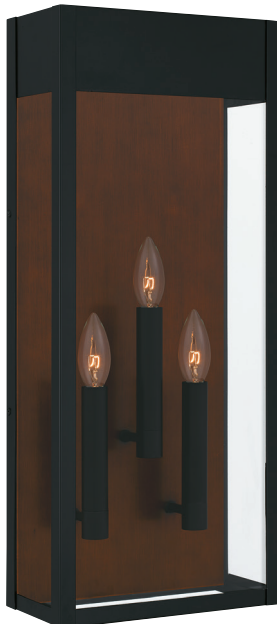

MAREN

Finish: Matte Black
Shade: Clear Glass

Create a lasting impression with Maren outdoor wall lanterns. A rectangular matte black frame incorporates mixed metal elements for a mixture of traditional and industrial styles. Clear glass panels highlight an exposed light source - use vintage light bulbs for the full effect. As part of our Coastal Armour collection, this product is durable, marine grade, and comes with a 5-year limited warranty.