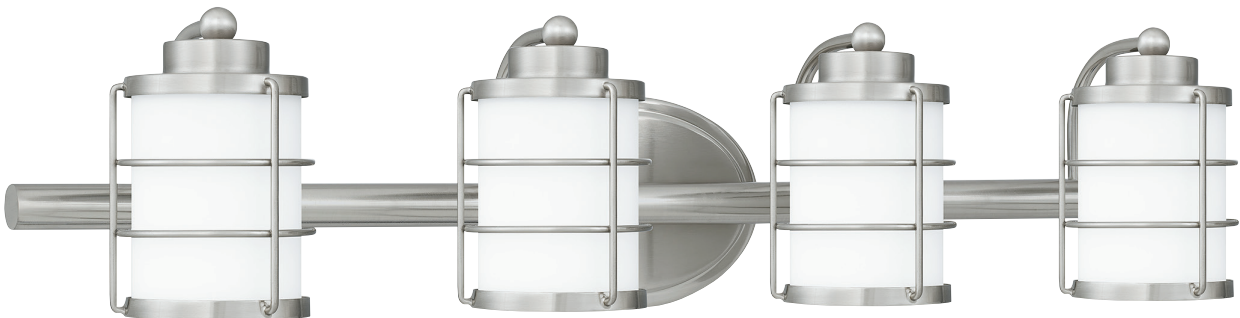

HZT8631BN

6.75" H x 31" W x 7" D
4 - 100W Medium Base (Not Included)
ETL Listed Location: Damp