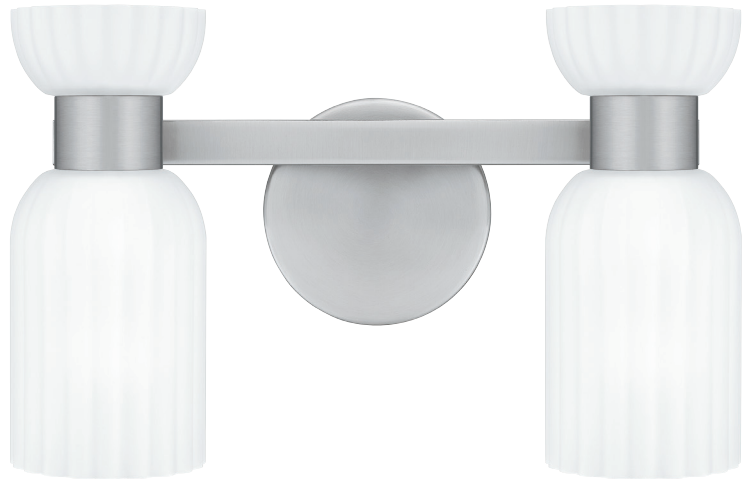

REB8615BN
9.25" H x 15" W x 6" D
2 - 100W Medium Base (Not Included)
ETL Listed Location: Damp
(NOT TO SCALE)