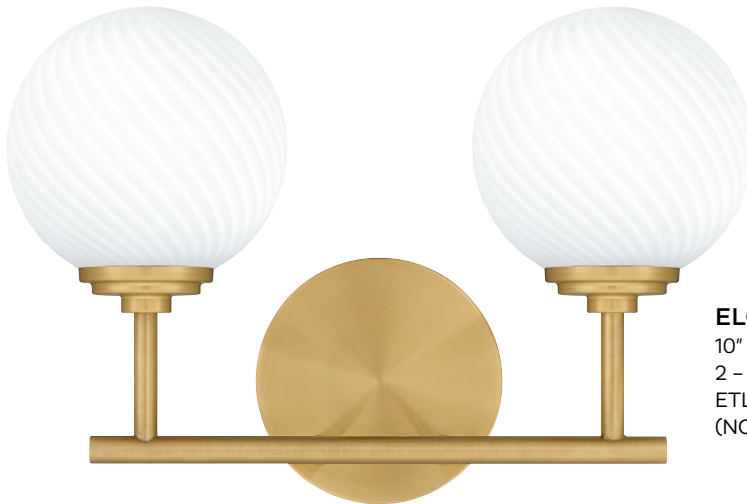

Make a home spa-inspired statement with Eloise bath lights. The spherical shades are comprised of opal etched swirled glass, creating a unique look that softens the light in style. Paired with an aged brass finish, Eloise is the perfect complement to any mid-century modern vanity. Install with shades facing up or down to best suit your preference.

ELOISE

Finish: Aged Brass
Shade: Opal Etched Swirled Glass

ELO8615AB
10" H x 14.75" W x 7" D
2 - 60W Candelabra Base (Not Included)
ETL Listed Location: Damp
(NOT TO SCALE)