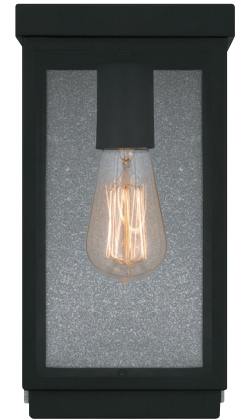

EZR8406EK

11.25" H x 6" W x 7" D
1 - 100W Medium Base (Not Included)
ETL Listed Location: Wet

Outdoor

With industrial details and modern style, the Gladstone outdoor wall lantern is a perfect addition to a home's exterior. The earth black finish and clear glass sphere create a unique feel that complements a variety of homes. An elongated backplate resembling concrete gives Gladstone the finishing touch, adding an extra layer of flair and modern industrial style. While designed for outdoor use, this piece can also be used inside the home as a wall sconce.

GLADSTONE

Finish: Earth Black
Shade: Clear Glass