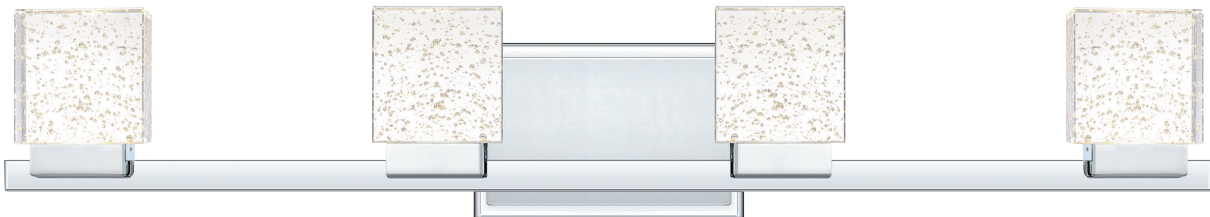

Vanity

DANIELS

Finish: Matte Black
Shade: Opal Etched Glass

With clean lines and daring loop-shaped accents, Daniels seamlessly blends modern industrial style elements with classic design. Opal etched glass shades add a soft touch to the integrated LED light source and can be installed facing up or down to suit your preference. Choose from two classic finishes: matte black or polished nickel.

IRA

Finish: Weathered Brass

Shade: Opal Glass

Upgrade any bathroom vanity with the Ira bath light. Opal glass shades cast a warm and ambient glow, setting the mood for an intimate home spa experience. This versatile and minimalist-inspired design is finished in weathered brass with hammered details on parts of the finish to add subtle texture. Configure Ira with shades facing up or down depending on your lighting needs.

PCZOL8622C

5" H x 22.5" W x 5.25" D

Integrated LED

Lumens: Delivered 1280 | Initial 1536

Kelvin 3000, CRI 90

ETL Listed Location: Damp

PCZOL8630C

5" H x 30" W x 5.25" D

Integrated LED

Lumens: Delivered 1564 | Initial 1840

Kelvin 3000, CRI 90

ETL Listed Location: Damp

Inspired by delicate sheets of ice, the Winter collection is intense and dramatic. The integrated LED technology runs across the full length of the fixture, showcasing the unique crackling effect of the glass. Keeping with the contemporary style, the backplate and side brackets are finished in your choice of glossy polished chrome or matte black.