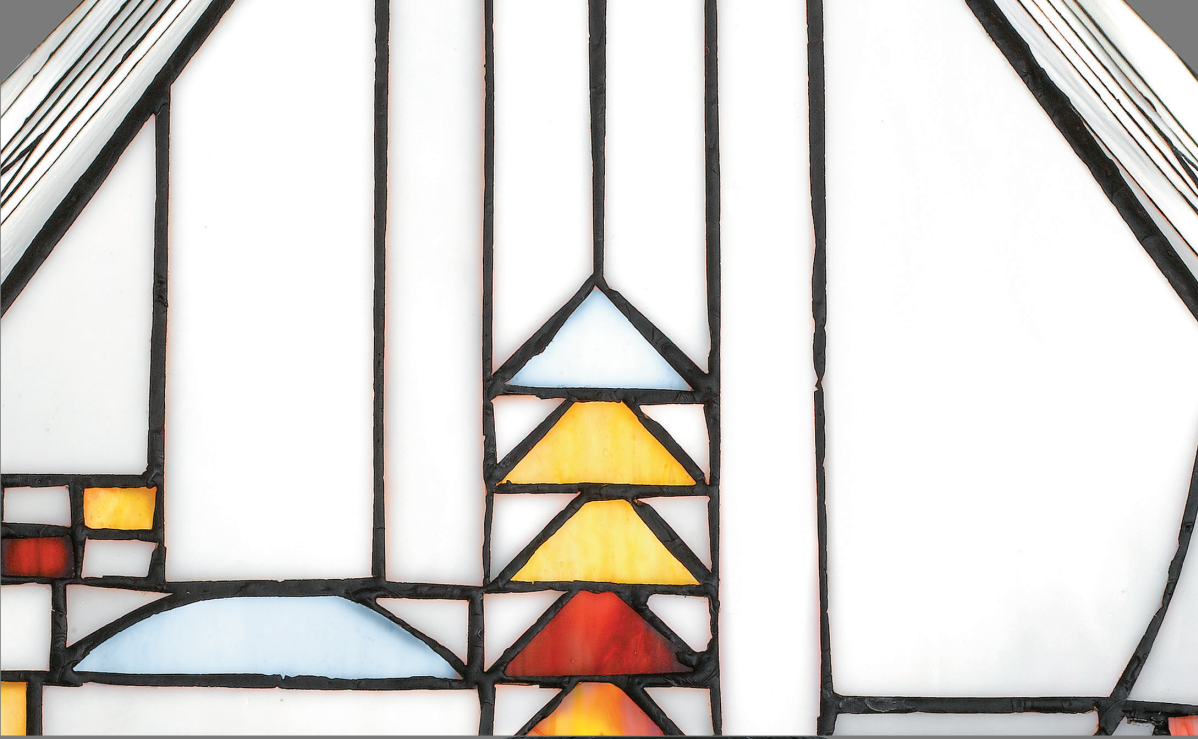

HAL1614EK
3.5" H x 14" W x 14" D
Finish: Earth Black
Integrated LED
Lumens: Delivered 920 | Initial 1325
Kelvin 3000, CRI 90
ETL Listed Location: Damp

T
I
F
F
A
N
Y

S
T
Y
L
E